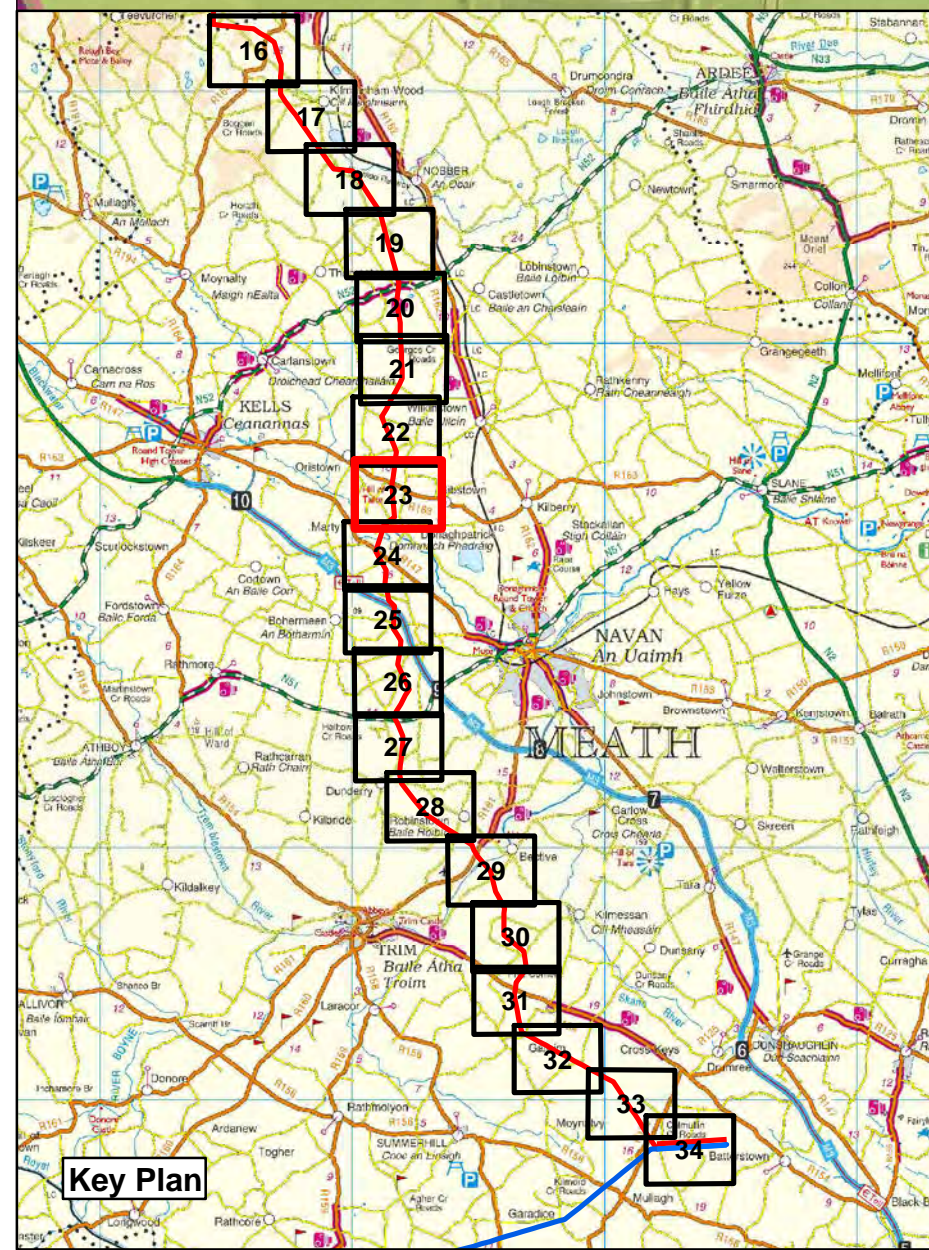

Ordnance Survey Ireland Licence No EN 0061514 ©Ordnance Survey Ireland and Government of Ireland
2005 Ordnance Survey Ireland Aerial Photography

DONAGHPATRICK
Domhnach Phádraig